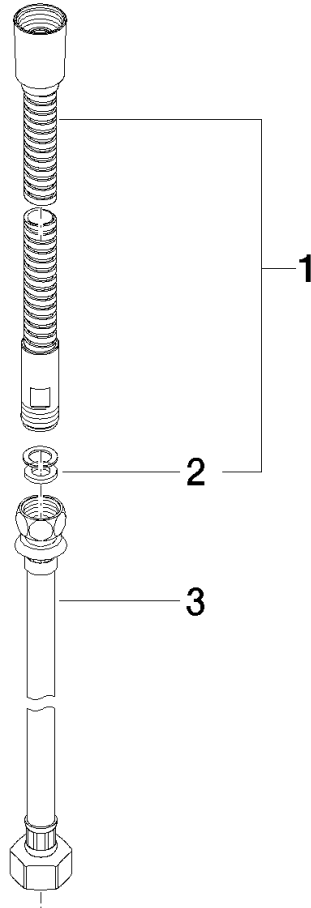

Metal shower hose in two parts 1/2" x 3/8" x 2250 mm - Brushed Champagne (22kt Gold)

IMO

28 323 970

Fits: IMO, LULU, MADISON, MEM, TARA, CL.1, LISSÉ, VAIA, META, CYO

	Brushed Champagne (22kt Gold)	28 323 970-46
	Chrome	28 323 970-00
	Brushed Platinum	28 323 970-06
	Platinum	28 323 970-08
	Durabrand (23kt Gold)	28 323 970-09
	Dark Chrome	28 323 970-19
	Light Gold	28 323 970-26
	Brushed Light Gold	28 323 970-27
	Brushed Durabrand (23kt Gold)	28 323 970-28
	Matte Black	28 323 970-33
	Brushed Bronze	28 323 970-42
	Champagne (22kt Gold)	28 323 970-47
	Brushed Chrome	28 323 970-93
	Brushed Dark Platinum	28 323 970-99

Metal shower hose in two parts 1/2" x 3/8" x 2250 mm - Brushed Champagne
(22kt Gold)

IMO

28 323 970

Metal shower hose in two parts 1/2" x 3/8" x 2250 mm - Brushed Champagne
(22kt Gold)

IMO

28 323 970

Metal shower hose in two parts 1/2" x 3/8" x 2250 mm - Brushed Champagne (22kt Gold)

28 323 970
Parts for other
finishes can be found
here: [Chrome](#)

Spare parts list

No.	Item Number	Name	Quantity used	Delivery time
1	28 322 970-46	Metal shower hose 1/2" x 3/8" x 1750 mm - Brushed Champagne (22kt Gold)	1	30
2	90 14 20 026 00 90	seal	1	2
3	12 505 970 90	High pressure hose 1/2" x 3/8" x 500 mm -	1	2